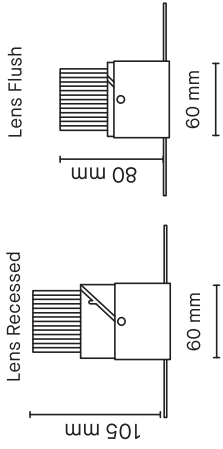

# LUNA 6

ROUND FIXED TRIMLESS IP65

LUCERNA  
LIGHTING

## ROUND FIXED TRIMLESS IP65

Discrete, low glare downlight with a recessed lens for minimal visual impact.

Lens Position	Lens Fixed	Lens Flush				
Light Source	LED - Xicato XTM	LED - Xicato XTM	LED - Xicato XTM	LED - Xicato XTM	LED - Xicato XTM	LED - Xicato XTM
	* Halogen - GU5.3	* Halogen - GU5.3	* Halogen - GU5.3	* Halogen - GU5.3	* Halogen - GU5.3	* Halogen - GU5.3
	* GU5.3 LED lamps	* GU5.3 LED lamps	* GU5.3 LED lamps	* GU5.3 LED lamps	* GU5.3 LED lamps	* GU5.3 LED lamps
	* GU10 LED lamps	* GU10 LED lamps	* GU10 LED lamps	* GU10 LED lamps	* GU10 LED lamps	* GU10 LED lamps
Lamp Lumens	720lm	965lm	1300lm	1300lm	1300lm	1300lm
Efficacy	97Lm/W	89Lm/W	83Lm/W	83Lm/W	83Lm/W	83Lm/W
Power Supply	7.4w	10.9w	15.6w	15.6w	15.6w	15.6w
Supply Current	350mA	500mA	700mA	700mA	700mA	700mA
CRI	>95 (Typical 97)	>95 (Typical 97)	>95 (Typical 97)	>95 (Typical 97)	>95 (Typical 97)	>95 (Typical 97)
Beam Angle	16° 24° or 40°	16° 24° or 40°	16° 24° or 40°	16° 24° or 40°	16° 24° or 40°	16° 24° or 40°
Colour Temperatures	2700K 3000K 3500K or 4000K	2700K 3000K 3500K or 4000K	2700K 3000K 3500K or 4000K	2700K 3000K 3500K or 4000K	2700K 3000K 3500K or 4000K	2700K 3000K 3500K or 4000K
Drivers`	Mains 1-10V Dimmable or DALI	Mains 1-10V Dimmable or DALI	Mains 1-10V Dimmable or DALI	Mains 1-10V Dimmable or DALI	Mains 1-10V Dimmable or DALI	Mains 1-10V Dimmable or DALI
Cut-Out	65mm	65mm	65mm	65mm	65mm	65mm