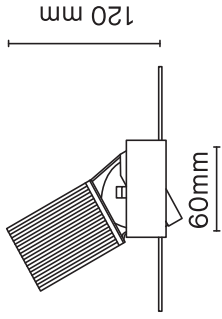

# LUNA 6

ROUND ADJUSTABLE TRIMLESS

LUCERNA  
LIGHTING

# LUNA 6

ROUND ADJUSTABLE TRIMLESS

Discrete, low glare directional downlight with minimal visual impact.

Adjustment	Rotation 360° Tilt 28°
Light Source	LED - Xicato XTM * Halogen - GU5.3 * GU5.3 LED lamps * GU10 LED lamps
Lamp Lumens	400lm 550lm 700lm
Efficacy	87Lm/W 81Lm/W 72Lm/W
Power Supply	4.6W 6.8W 9.7W
Supply Current	350mA 500mA 700mA
CRI	>95 (Typical 97)
Beam Angle	16° 24° or 40°
Colour Temperatures	2700K 3000K 3500K or 4000K
Drivers	Mains 1-10V Dimmable or DALI
Cut-Out	66mm