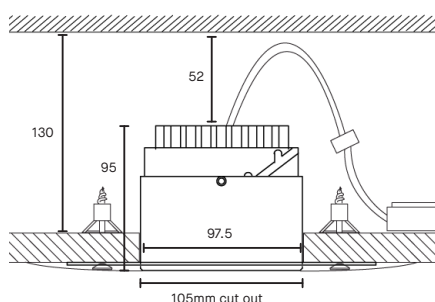

CE	Class III	IP 20	CRI > 95	Cutout 105mm	0-10v
----	-----------	-------	----------	--------------	-------

DIMENSIONS

Cutout	105mm
Inner diameter	97.5mm
Flush height	79mm
Recessed height	95mm (SEMI) 105mm (FULL)

FH2 245 x 150 x 160mm

Note: If required, firehoods are specified as an additional item

Note: Drivers specified as an additional item. Phase and DALI dimmable drivers available on request.

FLUSH POSTION

SEMI RECESSED POSTION

FULL RECESSED POSTION