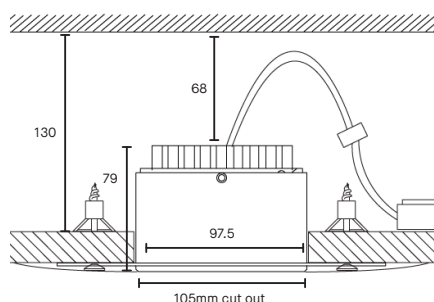

CE	Class III	IP 20	CRI > 95	Cutout 105mm	0-10v
----	-----------	-------	----------	--------------	-------

DIMENSIONS

Cutout	105mm
Inner diameter	97.5mm
Flush height	79mm
Recessed height	95mm (SEMI) 105mm (FULL)

FH2 245 x 150 x 160mm

Note: If required, firehoods are specified as an additional item

Note: Drivers specified as an additional item. Phase and DALI dimmable drivers available on request.

FLUSH POSTION

SEMI RECESSED POSTION