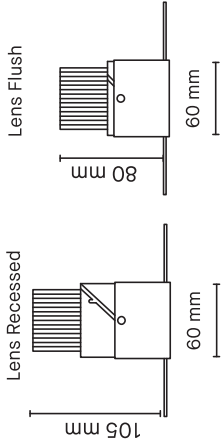

# LUNA 6

ROUND FIXED TRIMLESS

LUCERNA  
LIGHTING

## ROUND FIXED TRIMLESS

Discrete, low glare downlight with a recessed lens for minimal visual impact.

Lens Position	Lens Fixed	Lens Flush
Light Source	LED - Xicato XTM	* Halogen - GU5.3
		* GU5.3 LED lamps
		* GU10 LED lamps
Lamp Lumens	720lm	965lm
Efficacy	97Lm/W	89Lm/W
Power Supply	7.4w	10.9w
Supply Current	350mA	500mA
		700mA

CRI	>95 (Typical 97)
Beam Angle	16° 24° or 40°
Colour Temperatures	2700K 3000K 3500K or 4000K
Drivers`	Mains 1-10V Dimmable or DALI
Cut-Out	65mm

\* Available upon request

Manufactured by Lucerna Lighting  
[www.lucernalighting.com](http://www.lucernalighting.com) - Tel. +44 (0) 203 110 0140