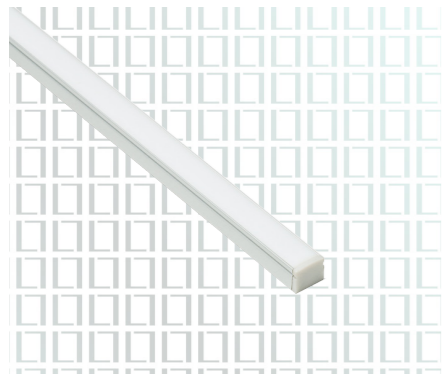

RINIA PROFILE

LUCERNA
LIGHTING

CLASSIC SLIM

Dimensions	17.2mm x 8mm
Material	Aluminum
Diffusers	Clear or frosted
Mounting	Clips 4 per 2m
Length	1000mm or 2000mm

CLASSIC DEEP

Dimensions	17.2mm x 15.3mm
Material	Aluminum
Diffusers	Clear or frosted
Mounting	Clips 4 per 2m
Length	1000mm or 2000m

CORNER SLIM

Dimensions	16mm x 16mm
Material	Aluminum
Diffusers	Clear or frosted
Mounting	Clips 4 per 2m
Length	1000mm or 2000mm

CORNER DEEP

Dimensions	18.5mm x 18.5mm
Material	Aluminum
Diffusers	Clear or frosted
Mounting	Clips 4 per 2m
Length	1000mm or 2000mm

BOX PROFILE

Dimensions	19.5mm x 20.85mm
Material	Aluminum
Diffusers	Clear or frosted
Mounting parts	Screws, invisible mouting.
Length	1000mm or 2000mm

MINI DEEP

Dimensions	10mm x 13mm
Material	Aluminum
Diffusers	Clear or frosted
Mounting	Clips 4 per 2m
Length	1000mm or 2000mm

MINI

Dimensions	10mm x 8.4mm
Material	Aluminum
Diffusers	Clear or frosted
Mounting	Clips 4 per 2m
Length	1000mm or 2000mm

DOME

Dimensions	19.5mm x 19.9mm
Material	Aluminum
Diffusers	Clear or frosted
Mounting	Clips 4 per 2m
Length	1000mm or 2000mm