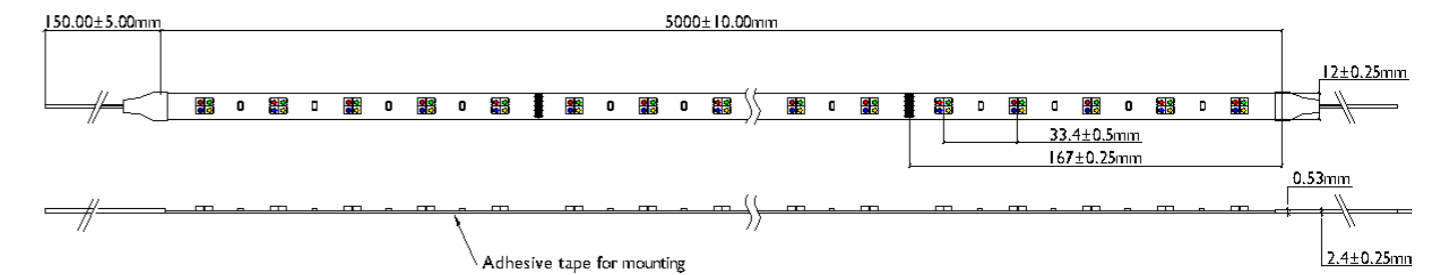

* Available upon request