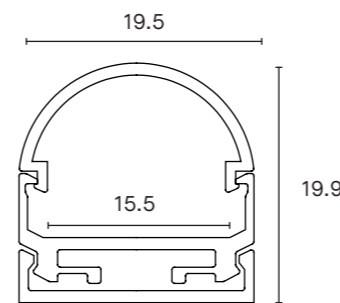

RINIA PROFILE

LUCERNA
LIGHTING

CLASSIC SLIM

Dimensions	17.2mm x 8mm
Material	Aluminum
Diffusers	Clear or frosted
Mounting	Clips 4 per 2m
Length	1000mm or 2000mm

CLASSIC DEEP

Dimensions	17.2mm x 15.3mm
Material	Aluminum
Diffusers	Clear or frosted
Mounting	Clips 4 per 2m
Length	1000mm or 2000m

CORNER SLIM

Dimensions	16mm x 16mm
Material	Aluminum
Diffusers	Clear or frosted
Mounting	Clips 4 per 2m
Length	1000mm or 2000mm

CORNER DEEP

Dimensions	18.5mm x 18.5mm
Material	Aluminum
Diffusers	Clear or frosted
Mounting	Clips 4 per 2m
Length	1000mm or 2000mm

BOX PROFILE

Dimensions	19.5mm x 20.85mm
Material	Aluminum
Diffusers	Clear or frosted
Mounting parts	Screws, invisible mouting.
Length	1000mm or 2000mm

MINI DEEP

Dimensions	10mm x 13mm
Material	Aluminum
Diffusers	Clear or frosted
Mounting	Clips 4 per 2m
Length	1000mm or 2000mm

MINI

Dimensions	10mm x 8.4mm
Material	Aluminum
Diffusers	Clear or frosted
Mounting	Clips 4 per 2m
Length	1000mm or 2000mm

DOME

Dimensions	19.5mm x 19.9mm
Material	Aluminum
Diffusers	Clear or frosted
Mounting	Clips 4 per 2m
Length	1000mm or 2000mm