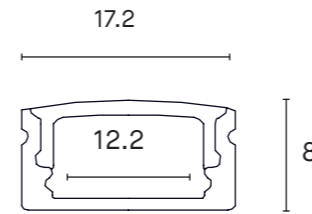

RINIA PROFILE

LUCERNA
LIGHTING

CLASSIC SLIM

Dimensions	17.2mm x 8mm
Material	Aluminum
Diffusers	Clear or frosted
Mounting	Clips 4 per 2m
Length	1000mm or 2000mm

CLASSIC DEEP

Dimensions	17.2mm x 15.3mm
Material	Aluminum
Diffusers	Clear or frosted
Mounting	Clips 4 per 2m
Length	1000mm or 2000m

CORNER SLIM

Dimensions	16mm x 16mm
Material	Aluminum
Diffusers	Clear or frosted
Mounting	Clips 4 per 2m
Length	1000mm or 2000mm

CORNER DEEP

Dimensions	18.5mm x 18.5mm
Material	Aluminum
Diffusers	Clear or frosted
Mounting	Clips 4 per 2m
Length	1000mm or 2000mm

BOX PROFILE

Dimensions	19.5mm x 20.85mm
Material	Aluminum
Diffusers	Clear or frosted
Mounting parts	Screws, invisible mouting.
Length	1000mm or 2000mm

MINI DEEP

Dimensions	10mm x 13mm
Material	Aluminum
Diffusers	Clear or frosted
Mounting	Clips 4 per 2m
Length	1000mm or 2000mm

MINI

Dimensions	10mm x 8.4mm
Material	Aluminum
Diffusers	Clear or frosted
Mounting	Clips 4 per 2m
Length	1000mm or 2000mm

DOME

Dimensions	19.5mm x 19.9mm
Material	Aluminum
Diffusers	Clear or frosted
Mounting	Clips 4 per 2m
Length	1000mm or 2000mm