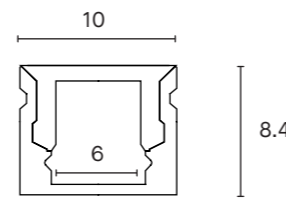

RINIA PROFILE

LUCERNA
LIGHTING

CLASSIC SLIM

Dimensions	17.2mm x 8mm
Material	Aluminum
Diffusers	Clear or frosted
Mounting	Clips 4 per 2m
Length	1000mm or 2000mm

CLASSIC DEEP

Dimensions	17.2mm x 15.3mm
Material	Aluminum
Diffusers	Clear or frosted
Mounting	Clips 4 per 2m
Length	1000mm or 2000m

CORNER SLIM

Dimensions	16mm x 16mm
Material	Aluminum
Diffusers	Clear or frosted
Mounting	Clips 4 per 2m
Length	1000mm or 2000mm

CORNER DEEP

Dimensions	18.5mm x 18.5mm
Material	Aluminum
Diffusers	Clear or frosted
Mounting	Clips 4 per 2m
Length	1000mm or 2000mm

BOX PROFILE

Dimensions	19.5mm x 20.85mm
Material	Aluminum
Diffusers	Clear or frosted
Mounting parts	Screws, invisible mouting.
Length	1000mm or 2000mm

MINI DEEP

Dimensions	10mm x 13mm
Material	Aluminum
Diffusers	Clear or frosted
Mounting	Clips 4 per 2m
Length	1000mm or 2000mm

MINI

Dimensions	10mm x 8.4mm
Material	Aluminum
Diffusers	Clear or frosted
Mounting	Clips 4 per 2m
Length	1000mm or 2000mm

DOME

Dimensions	19.5mm x 19.9mm
Material	Aluminum
Diffusers	Clear or frosted
Mounting	Clips 4 per 2m
Length	1000mm or 2000mm