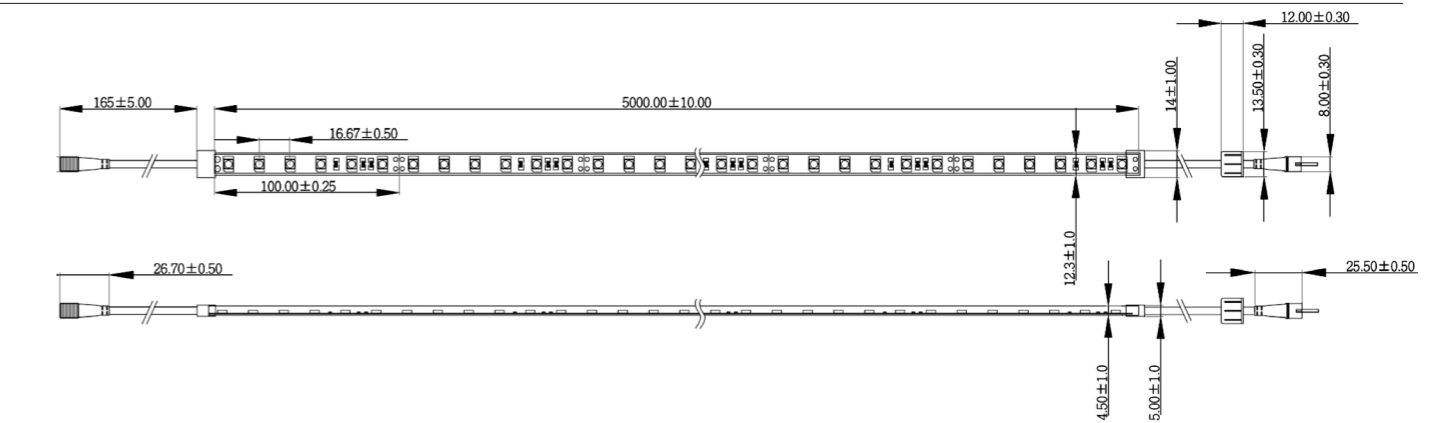

Wattage 10W (RGBW)
Colours Red, Green, Blue, White (3000K)
LED Lumens p/m >456 lm/m
CRI >96.4
Voltage 24V DC
IP Rating IP20
Width 12mm (±0.25)
Cut Points 167mm (±0.25)
Dimming 1-10V, DALI or Mains*