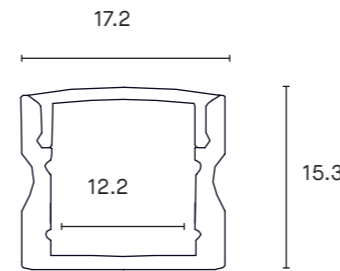

RINIA PROFILE

LUCERNA
LIGHTING

CLASSIC SLIM

Dimensions	17.2mm x 8mm
Material	Aluminum
Diffusers	Clear or frosted
Mounting	Clips 4 per 2m
Length	1000mm or 2000mm

CLASSIC DEEP

Dimensions	17.2mm x 15.3mm
Material	Aluminum
Diffusers	Clear or frosted
Mounting	Clips 4 per 2m
Length	1000mm or 2000m

CORNER SLIM

Dimensions	16mm x 16mm
Material	Aluminum
Diffusers	Clear or frosted
Mounting	Clips 4 per 2m
Length	1000mm or 2000mm

CORNER DEEP

Dimensions	18.5mm x 18.5mm
Material	Aluminum
Diffusers	Clear or frosted
Mounting	Clips 4 per 2m
Length	1000mm or 2000mm

BOX PROFILE

Dimensions	19.5mm x 20.85mm
Material	Aluminum
Diffusers	Clear or frosted
Mounting parts	Screws, invisible mouting.
Length	1000mm or 2000mm

MINI DEEP

Dimensions	10mm x 13mm
Material	Aluminum
Diffusers	Clear or frosted
Mounting	Clips 4 per 2m
Length	1000mm or 2000mm

MINI

Dimensions	10mm x 8.4mm
Material	Aluminum
Diffusers	Clear or frosted
Mounting	Clips 4 per 2m
Length	1000mm or 2000mm

DOME

Dimensions	19.5mm x 19.9mm
Material	Aluminum
Diffusers	Clear or frosted
Mounting	Clips 4 per 2m
Length	1000mm or 2000mm