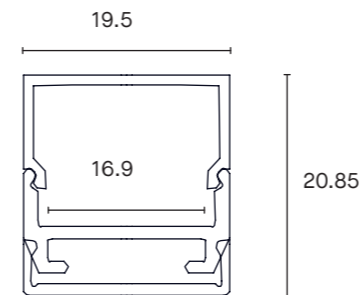

RINIA PROFILE

LUCERNA
LIGHTING

CLASSIC SLIM

Dimensions	17.2mm x 8mm
Material	Aluminum
Diffusers	Clear or frosted
Mounting	Clips 4 per 2m
Length	1000mm or 2000mm

CLASSIC DEEP

Dimensions	17.2mm x 15.3mm
Material	Aluminum
Diffusers	Clear or frosted
Mounting	Clips 4 per 2m
Length	1000mm or 2000m

CORNER SLIM

Dimensions	16mm x 16mm
Material	Aluminum
Diffusers	Clear or frosted
Mounting	Clips 4 per 2m
Length	1000mm or 2000mm

CORNER DEEP

Dimensions	18.5mm x 18.5mm
Material	Aluminum
Diffusers	Clear or frosted
Mounting	Clips 4 per 2m
Length	1000mm or 2000mm

BOX PROFILE

Dimensions	19.5mm x 20.85mm
Material	Aluminum
Diffusers	Clear or frosted
Mounting parts	Screws, invisible mouting.
Length	1000mm or 2000mm

MINI DEEP

Dimensions	10mm x 13mm
Material	Aluminum
Diffusers	Clear or frosted
Mounting	Clips 4 per 2m
Length	1000mm or 2000mm

MINI

Dimensions	10mm x 8.4mm
Material	Aluminum
Diffusers	Clear or frosted
Mounting	Clips 4 per 2m
Length	1000mm or 2000mm

DOME

Dimensions	19.5mm x 19.9mm
Material	Aluminum
Diffusers	Clear or frosted
Mounting	Clips 4 per 2m
Length	1000mm or 2000mm