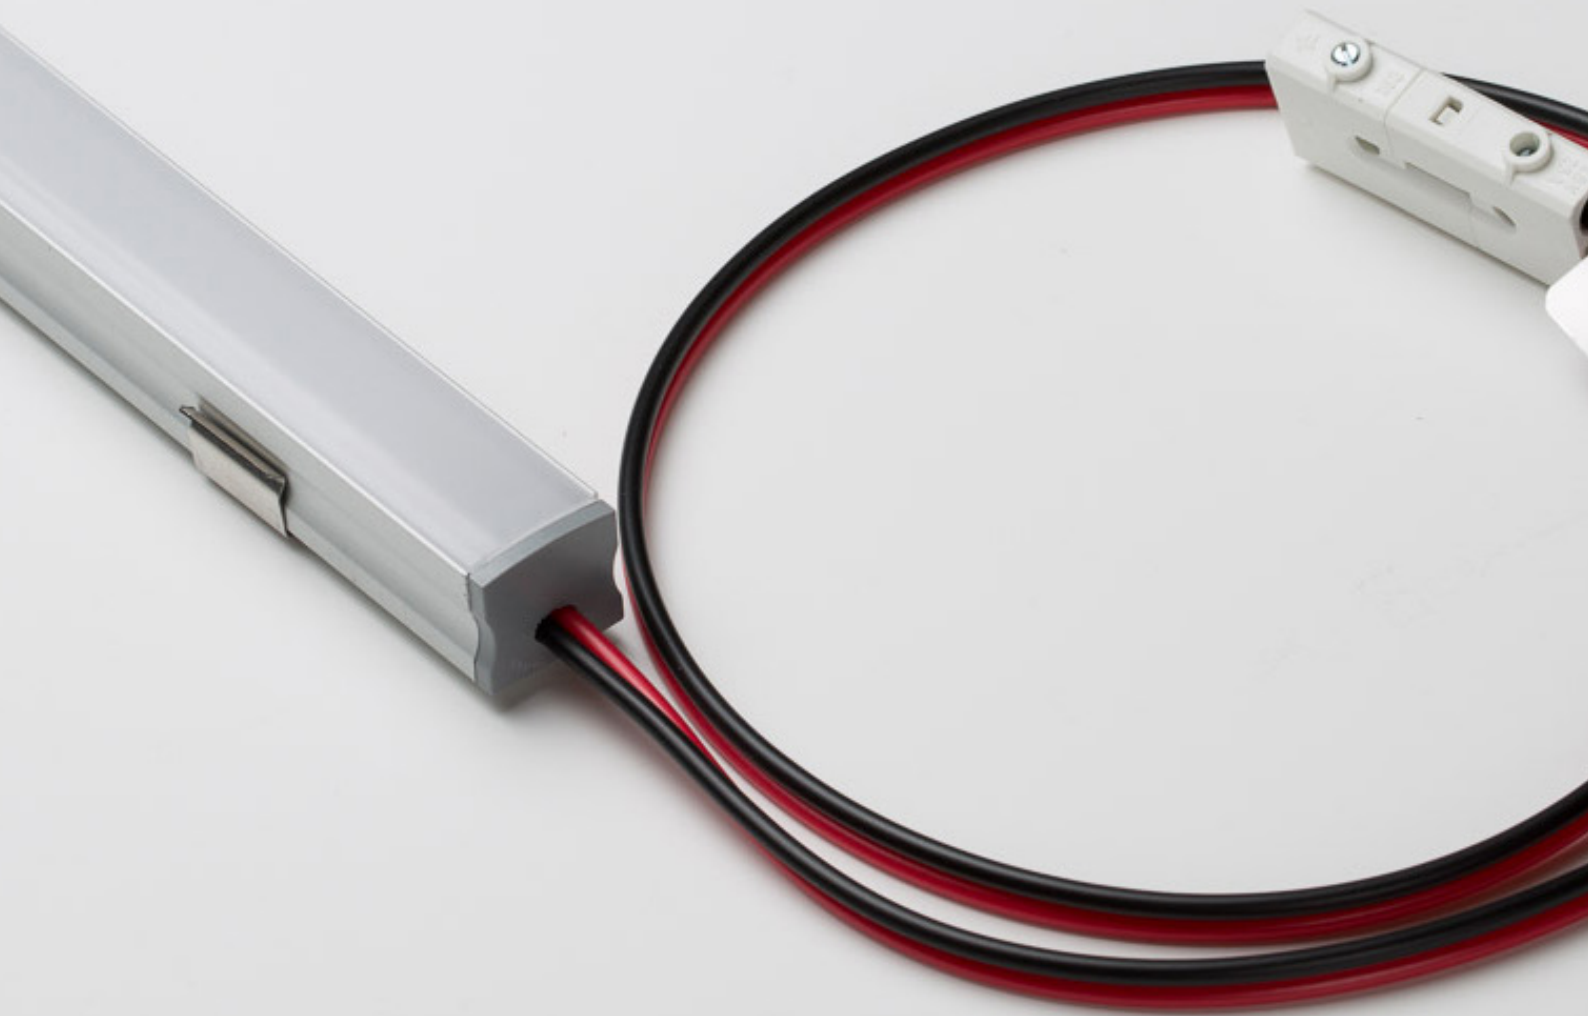

RINIA PROFILE

LUCERNA
LIGHTING

CLASSIC SLIM

Dimensions	17.2mm x 8mm
Material	Aluminum
Diffusers	Clear or frosted
Mounting	Clips 4 per 2m
Length	1000mm or 2000mm

CLASSIC DEEP

Dimensions	17.2mm x 15.3mm
Material	Aluminum
Diffusers	Clear or frosted
Mounting	Clips 4 per 2m
Length	1000mm or 2000m

CORNER SLIM

Dimensions	16mm x 16mm
Material	Aluminum
Diffusers	Clear or frosted
Mounting	Clips 4 per 2m
Length	1000mm or 2000mm

CORNER DEEP

Dimensions	18.5mm x 18.5mm
Material	Aluminum
Diffusers	Clear or frosted
Mounting	Clips 4 per 2m
Length	1000mm or 2000mm

BOX PROFILE

Dimensions	19.5mm x 20.85mm
Material	Aluminum
Diffusers	Clear or frosted
Mounting parts	Screws, invisible mouting.
Length	1000mm or 2000mm

MINI DEEP

Dimensions	10mm x 13mm
Material	Aluminum
Diffusers	Clear or frosted
Mounting	Clips 4 per 2m
Length	1000mm or 2000mm

BENDABLE

Dimensions	18mm x 5.7mm
Material	Aluminum
Diffusers	Clear or frosted
Mounting	Clips 4 per 2m
Length	1000mm or 2000mm

lightbout.iQ are the exclusive distributor for Lucerna Lighting.

lightbout.iQ offer a custom cutting and assembly service for the Rinia range for ease of installation.