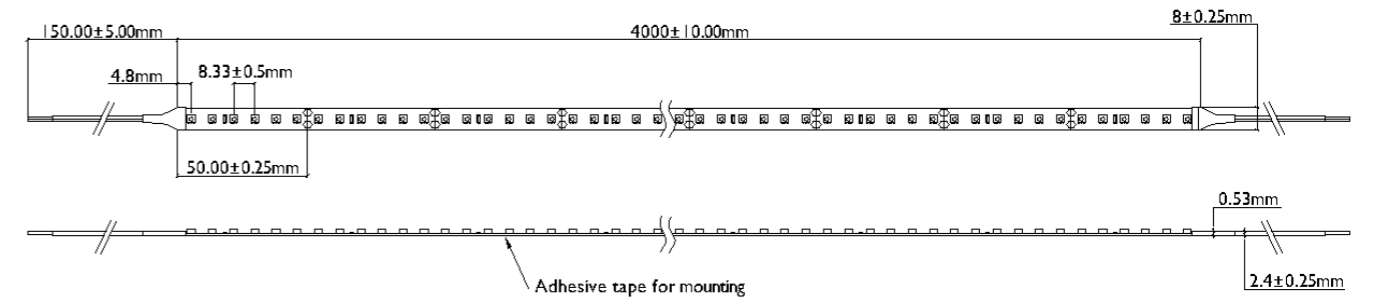

Wattage	15W
Colours	2400K, 2700K, 3000K
LED Lumens p/m	>1026lm/m
CRI	>93
Voltage	24V DC
IP Rating	IP20
Width	5mm (±0.25)
Cut Points	33mm (±0.5)
Dimming	1-10V, DALI or Mains*