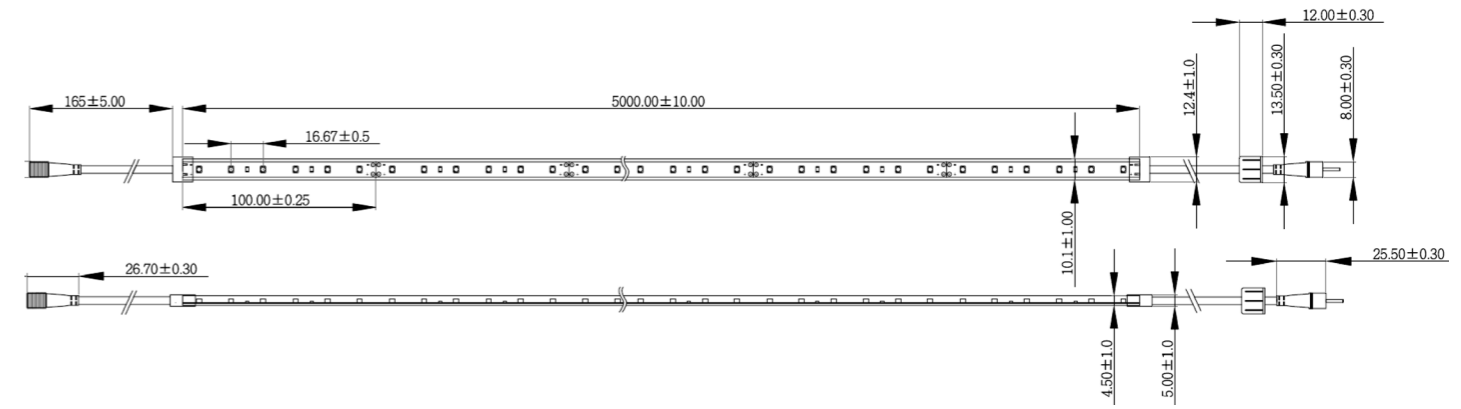

Wattage	20W
Colours	2000K, 2400K, 2700K, 3000K
LED Lumens p/m	>950lm/m
CRI	>93
Voltage	24V DC
IP Rating	IP20
Width	10mm (±0.25)
Cut Points	33mm (±0.5)
Dimming	1-10V, DALI or Mains*

Wattage	24W
Colours	2700K, 3000K
LED Lumens p/m	>1557lm/m
CRI	>97
Voltage	24V DC
IP Rating	IP20
Width	10mm (±0.25)
Cut Points	25mm (±0.5)
Dimming	1-10V, DALI or Mains*

* Available upon request

Wattage 5W
 Colours 2700K,
 LED Lumens p/m >455lm/m
 CRI >80
 Voltage 24V DC
 IP Rating IP65
 Width 10mm (±0.25)
 Cut Points 100mm (±0.5)
 Dimming 1-10V, DALI or Mains*

Wattage 10W
 Colours 2400K, 2700K
 LED Lumens p/m >575lm/m
 CRI >93
 Voltage 24V DC
 IP Rating IP54
 Width 8mm (±0.25)
 Cut Points 100mm (±0.5)
 Dimming 1-10V, DALI or Mains*