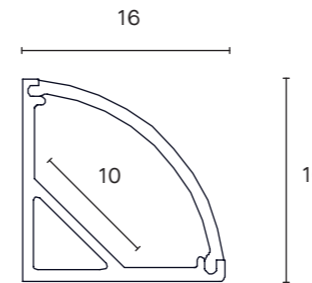

RINIA PROFILE

LUCERNA
LIGHTING

CLASSIC SLIM

Dimensions	17.2mm x 8mm
Material	Aluminum
Diffusers	Clear or frosted
Mounting	Clips 4 per 2m
Length	1000mm or 2000mm

CLASSIC DEEP

Dimensions	17.2mm x 15.3mm
Material	Aluminum
Diffusers	Clear or frosted
Mounting	Clips 4 per 2m
Length	1000mm or 2000m

CORNER SLIM

Dimensions	16mm x 16mm
Material	Aluminum
Diffusers	Clear or frosted
Mounting	Clips 4 per 2m
Length	1000mm or 2000mm

CORNER DEEP

Dimensions	18.5mm x 18.5mm
Material	Aluminum
Diffusers	Clear or frosted
Mounting	Clips 4 per 2m
Length	1000mm or 2000mm

BOX PROFILE

Dimensions	19.5mm x 20.85mm
Material	Aluminum
Diffusers	Clear or frosted
Mounting parts	Screws, invisible mouting.
Length	1000mm or 2000mm

MINI DEEP

Dimensions	10mm x 13mm
Material	Aluminum
Diffusers	Clear or frosted
Mounting	Clips 4 per 2m
Length	1000mm or 2000mm

MINI

Dimensions	10mm x 8.4mm
Material	Aluminum
Diffusers	Clear or frosted
Mounting	Clips 4 per 2m
Length	1000mm or 2000mm

DOME

Dimensions	19.5mm x 19.9mm
Material	Aluminum
Diffusers	Clear or frosted
Mounting	Clips 4 per 2m
Length	1000mm or 2000mm