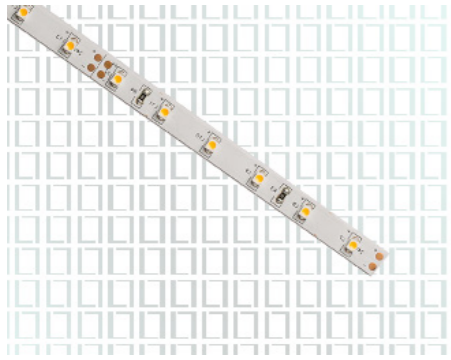

RINIA PROFILE

LUCERNA
LIGHTING

CLASSIC SLIM

Dimensions	17.2mm x 8mm
Material	Aluminum
Diffusers	Clear or frosted
Mounting	Clips 4 per 2m
Length	1000mm or 2000mm

CLASSIC DEEP

Dimensions	17.2mm x 15.3mm
Material	Aluminum
Diffusers	Clear or frosted
Mounting	Clips 4 per 2m
Length	1000mm or 2000m

MINI

Dimensions	10mm x 8.4mm
Material	Aluminum
Diffusers	Clear or frosted
Mounting	Clips 4 per 2m
Length	1000mm or 2000mm

DOME

Dimensions	19.5mm x 19.9mm
Material	Aluminum
Diffusers	Clear or frosted
Mounting	Clips 4 per 2m
Length	1000mm or 2000mm

BENDABLE

Dimensions	18mm x 5.7mm
Material	Aluminum
Diffusers	Clear or frosted
Mounting	Clips 4 per 2m
Length	1000mm or 2000mm

lightbout.iQ are the exclusive distributor for Lucerna Lighting.

lightbout.iQ offer a custom cutting and assembly service for the Rinia range for ease of installation.

Lucerna Lighting
www.lucernalighting.com
Tel. +44 (0) 203 110 0140

RINIA LED TAPE

LUCERNA
LIGHTING

Wattage	5W
Colour Temperature	2000K, 2400K, 2700K, 3000K
LED Lumens p/m	>250lm/m
CRI	>93
Voltage	24V DC
IP Rating	IP20
Width	8mm (±0.25)
Cut Points	100mm (±0.5)
Dimming	1-10V, DALI or Mains*