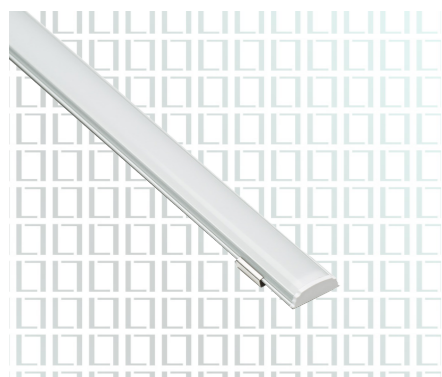

RINIA PROFILE

LUCERNA
LIGHTING

CLASSIC SLIM

Dimensions	17.2mm x 8mm
Material	Aluminum
Diffusers	Clear or frosted
Mounting	Clips 4 per 2m
Length	1000mm or 2000mm

CLASSIC DEEP

Dimensions	17.2mm x 15.3mm
Material	Aluminum
Diffusers	Clear or frosted
Mounting	Clips 4 per 2m
Length	1000mm or 2000m

CORNER SLIM

Dimensions	16mm x 16mm
Material	Aluminum
Diffusers	Clear or frosted
Mounting	Clips 4 per 2m
Length	1000mm or 2000mm

CORNER DEEP

Dimensions	18.5mm x 18.5mm
Material	Aluminum
Diffusers	Clear or frosted
Mounting	Clips 4 per 2m
Length	1000mm or 2000mm

MINI

Dimensions	10mm x 8.4mm
Material	Aluminum
Diffusers	Clear or frosted
Mounting	Clips 4 per 2m
Length	1000mm or 2000mm

DOME

Dimensions	19.5mm x 19.9mm
Material	Aluminum
Diffusers	Clear or frosted
Mounting	Clips 4 per 2m
Length	1000mm or 2000mm

BENDABLE

Dimensions	18mm x 5.7mm
Material	Aluminum
Diffusers	Clear or frosted
Mounting	Clips 4 per 2m
Length	1000mm or 2000mm

lightbout.iQ are the exclusive distributor for Lucerna Lighting.

lightbout.iQ offer a custom cutting and assembly service for the Rinia range for ease of installation.