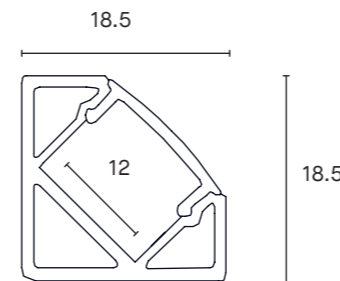

RINIA PROFILE

LUCERNA
LIGHTING

CLASSIC SLIM

Dimensions	17.2mm x 8mm
Material	Aluminum
Diffusers	Clear or frosted
Mounting	Clips 4 per 2m
Length	1000mm or 2000mm

CLASSIC DEEP

Dimensions	17.2mm x 15.3mm
Material	Aluminum
Diffusers	Clear or frosted
Mounting	Clips 4 per 2m
Length	1000mm or 2000m

CORNER SLIM

Dimensions	16mm x 16mm
Material	Aluminum
Diffusers	Clear or frosted
Mounting	Clips 4 per 2m
Length	1000mm or 2000mm

CORNER DEEP

Dimensions	18.5mm x 18.5mm
Material	Aluminum
Diffusers	Clear or frosted
Mounting	Clips 4 per 2m
Length	1000mm or 2000mm

BOX PROFILE

Dimensions	19.5mm x 20.85mm
Material	Aluminum
Diffusers	Clear or frosted
Mounting parts	Screws, invisible mouting.
Length	1000mm or 2000mm

MINI DEEP

Dimensions	10mm x 13mm
Material	Aluminum
Diffusers	Clear or frosted
Mounting	Clips 4 per 2m
Length	1000mm or 2000mm

MINI

Dimensions	10mm x 8.4mm
Material	Aluminum
Diffusers	Clear or frosted
Mounting	Clips 4 per 2m
Length	1000mm or 2000mm

DOME

Dimensions	19.5mm x 19.9mm
Material	Aluminum
Diffusers	Clear or frosted
Mounting	Clips 4 per 2m
Length	1000mm or 2000mm