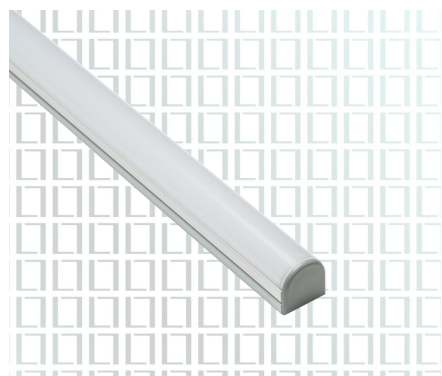

RINIA PROFILE

LUCERNA
LIGHTING

CLASSIC SLIM

Dimensions	17.2mm x 8mm
Material	Aluminum
Diffusers	Clear or frosted
Mounting	Clips 4 per 2m
Length	1000mm or 2000mm

CLASSIC DEEP

Dimensions	17.2mm x 15.3mm
Material	Aluminum
Diffusers	Clear or frosted
Mounting	Clips 4 per 2m
Length	1000mm or 2000m

CORNER SLIM

Dimensions	16mm x 16mm
Material	Aluminum
Diffusers	Clear or frosted
Mounting	Clips 4 per 2m
Length	1000mm or 2000mm

CORNER DEEP

Dimensions	18.5mm x 18.5mm
Material	Aluminum
Diffusers	Clear or frosted
Mounting	Clips 4 per 2m
Length	1000mm or 2000mm

BOX PROFILE

Dimensions	19.5mm x 20.85mm
Material	Aluminum
Diffusers	Clear or frosted
Mounting parts	Screws, invisible mouting.
Length	1000mm or 2000mm

MINI DEEP

Dimensions	10mm x 13mm
Material	Aluminum
Diffusers	Clear or frosted
Mounting	Clips 4 per 2m
Length	1000mm or 2000mm

MINI

Dimensions	10mm x 8.4mm
Material	Aluminum
Diffusers	Clear or frosted
Mounting	Clips 4 per 2m
Length	1000mm or 2000mm

DOME

Dimensions	19.5mm x 19.9mm
Material	Aluminum
Diffusers	Clear or frosted
Mounting	Clips 4 per 2m
Length	1000mm or 2000mm