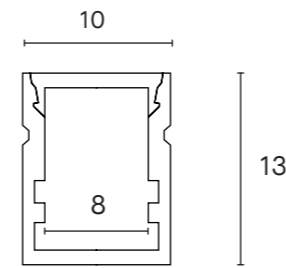

RINIA PROFILE

LUCERNA
LIGHTING

CLASSIC SLIM

Dimensions	17.2mm x 8mm
Material	Aluminum
Diffusers	Clear or frosted
Mounting	Clips 4 per 2m
Length	1000mm or 2000mm

CLASSIC DEEP

Dimensions	17.2mm x 15.3mm
Material	Aluminum
Diffusers	Clear or frosted
Mounting	Clips 4 per 2m
Length	1000mm or 2000m

CORNER SLIM

Dimensions	16mm x 16mm
Material	Aluminum
Diffusers	Clear or frosted
Mounting	Clips 4 per 2m
Length	1000mm or 2000mm

CORNER DEEP

Dimensions	18.5mm x 18.5mm
Material	Aluminum
Diffusers	Clear or frosted
Mounting	Clips 4 per 2m
Length	1000mm or 2000mm

BOX PROFILE

Dimensions	19.5mm x 20.85mm
Material	Aluminum
Diffusers	Clear or frosted
Mounting parts	Screws, invisible mouting.
Length	1000mm or 2000mm

MINI DEEP

Dimensions	10mm x 13mm
Material	Aluminum
Diffusers	Clear or frosted
Mounting	Clips 4 per 2m
Length	1000mm or 2000mm

MINI

Dimensions	10mm x 8.4mm
Material	Aluminum
Diffusers	Clear or frosted
Mounting	Clips 4 per 2m
Length	1000mm or 2000mm

DOME

Dimensions	19.5mm x 19.9mm
Material	Aluminum
Diffusers	Clear or frosted
Mounting	Clips 4 per 2m
Length	1000mm or 2000mm