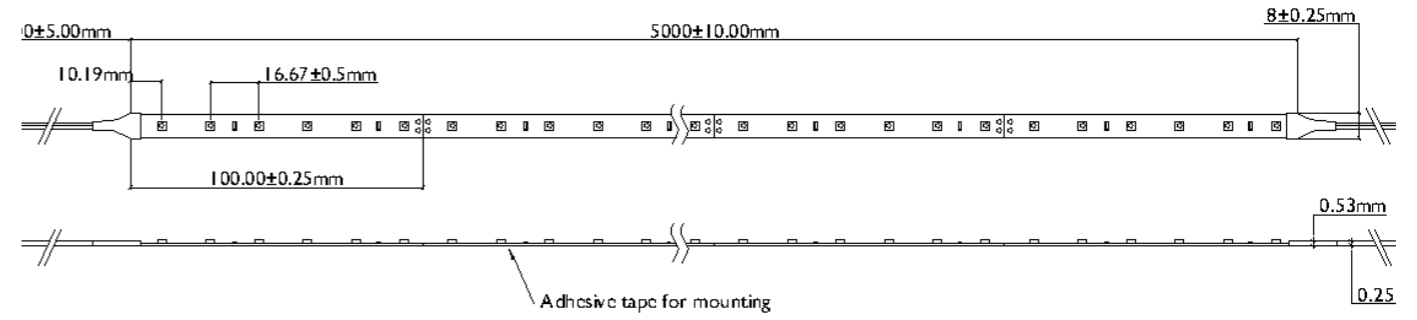

CORNER SLIM

Dimensions	16mm x 16mm
Material	Aluminum
Diffusers	Clear or frosted
Mounting	Clips 4 per 2m
Length	1000mm or 2000mm

CORNER DEEP

Dimensions	18.5mm x 18.5mm
Material	Aluminum
Diffusers	Clear or frosted
Mounting	Clips 4 per 2m
Length	1000mm or 2000mm

BOX PROFILE

Dimensions	19.5mm x 20.85mm
Material	Aluminum
Diffusers	Clear or frosted
Mounting parts	Screws, invisible mouting.
Length	1000mm or 2000mm

MINI DEEP

Dimensions	10mm x 13mm
Material	Aluminum
Diffusers	Clear or frosted
Mounting	Clips 4 per 2m
Length	1000mm or 2000mm

BENDABLE

Dimensions	18mm x 5.7mm
Material	Aluminum
Diffusers	Clear or frosted
Mounting	Clips 4 per 2m
Length	1000mm or 2000mm

lightbout.iQ are the exclusive distributor for Lucerna Lighting.

lightbout.iQ offer a custom cutting and assembly service for the Rinia range for ease of installation.

Lucerna Lighting
www.lucernalighting.com
Tel. +44 (0) 203 110 0140

RINIA LED TAPE

LUCERNA
LIGHTING

Wattage	5W
Colour Temperature	2000K, 2400K, 2700K, 3000K
LED Lumens p/m	>250lm/m
CRI	>93
Voltage	24V DC
IP Rating	IP20
Width	8mm (±0.25)
Cut Points	100mm (±0.5)
Dimming	1-10V, DALI or Mains*