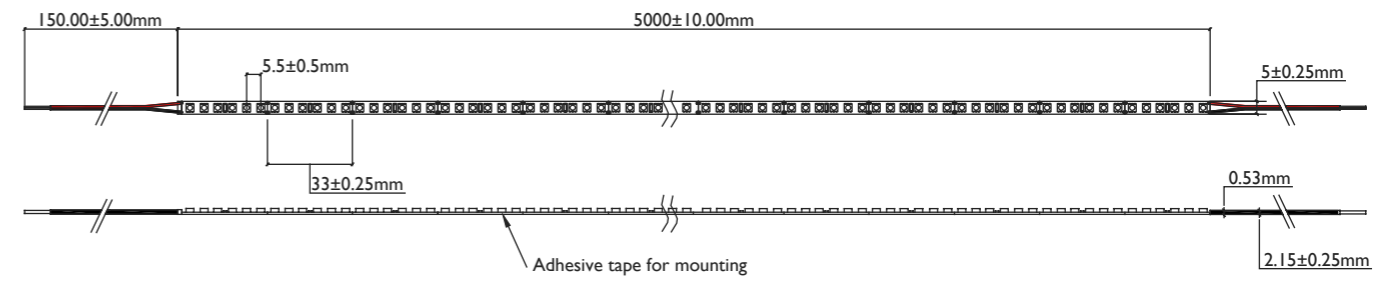

Wattage	20W
Colours	2000K, 2400K, 2700K, 3000K
LED Lumens p/m	>950lm/m
CRI	>93
Voltage	24V DC
IP Rating	IP20
Width	10mm (±0.25)
Cut Points	33mm (±0.5)
Dimming	1-10V, DALI or Mains*