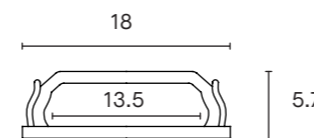

BENDABLE

Dimensions	18mm x 5.7mm
Material	Aluminum
Diffusers	Clear or frosted
Mounting	Clips 4 per 2m
Length	1000mm or 2000mm