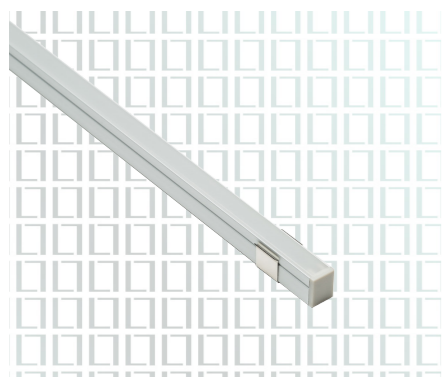

RINIA PROFILE

LUCERNA
LIGHTING

CLASSIC SLIM

Dimensions	17.2mm x 8mm
Material	Aluminum
Diffusers	Clear or frosted
Mounting	Clips 4 per 2m
Length	1000mm or 2000mm

CLASSIC DEEP

Dimensions	17.2mm x 15.3mm
Material	Aluminum
Diffusers	Clear or frosted
Mounting	Clips 4 per 2m
Length	1000mm or 2000m

CORNER SLIM

Dimensions	16mm x 16mm
Material	Aluminum
Diffusers	Clear or frosted
Mounting	Clips 4 per 2m
Length	1000mm or 2000mm

CORNER DEEP

Dimensions	18.5mm x 18.5mm
Material	Aluminum
Diffusers	Clear or frosted
Mounting	Clips 4 per 2m
Length	1000mm or 2000mm

BOX PROFILE

Dimensions	19.5mm x 20.85mm
Material	Aluminum
Diffusers	Clear or frosted
Mounting parts	Screws, invisible mouting.
Length	1000mm or 2000mm

MINI DEEP

Dimensions	10mm x 13mm
Material	Aluminum
Diffusers	Clear or frosted
Mounting	Clips 4 per 2m
Length	1000mm or 2000mm

BENDABLE

Dimensions	18mm x 5.7mm
Material	Aluminum
Diffusers	Clear or frosted
Mounting	Clips 4 per 2m
Length	1000mm or 2000mm

lightbout.iQ are the exclusive distributor for Lucerna Lighting.

lightbout.iQ offer a custom cutting and assembly service for the Rinia range for ease of installation.