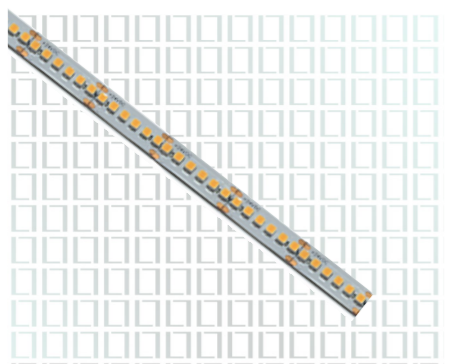

Wattage	24W
Colours	2700K, 3000K
LED Lumens p/m	>1557lm/m
CRI	>97
Voltage	24V DC
IP Rating	IP20
Width	10mm (±0.25)
Cut Points	25mm (±0.5)
Dimming	1-10V, DALI or Mains*