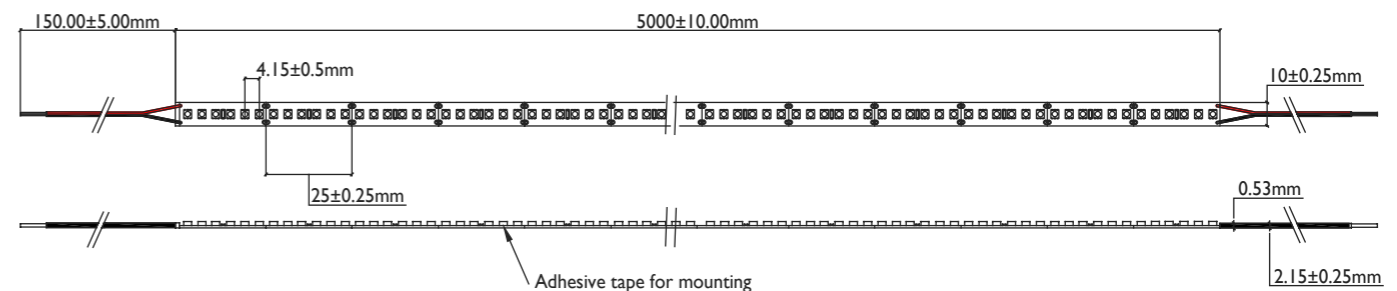

* Available upon request