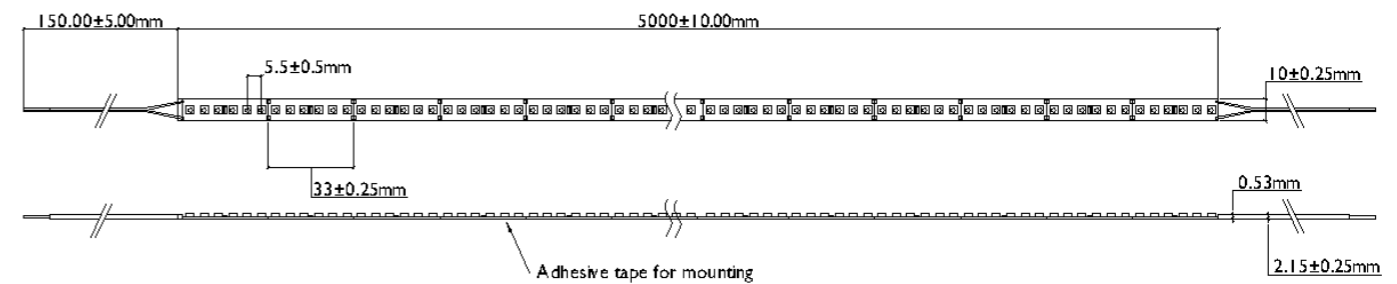

Wattage	24W
Colours	2700K, 3000K
LED Lumens p/m	>1557lm/m
CRI	>97
Voltage	24V DC
IP Rating	IP20
Width	10mm (±0.25)
Cut Points	25mm (±0.5)
Dimming	1-10V, DALI or Mains*