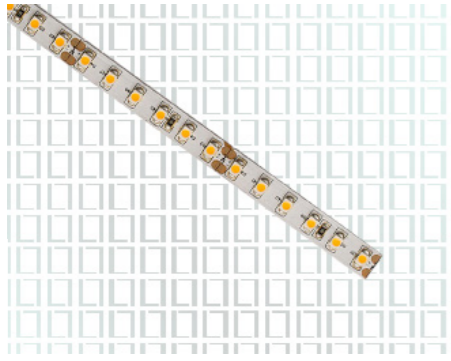

RINIA PROFILE

LUCERNA
LIGHTING

CLASSIC SLIM

Dimensions	17.2mm x 8mm
Material	Aluminum
Diffusers	Clear or frosted
Mounting	Clips 4 per 2m
Length	1000mm or 2000mm

CLASSIC DEEP

Dimensions	17.2mm x 15.3mm
Material	Aluminum
Diffusers	Clear or frosted
Mounting	Clips 4 per 2m
Length	1000mm or 2000m

CORNER SLIM

Dimensions	16mm x 16mm
Material	Aluminum
Diffusers	Clear or frosted
Mounting	Clips 4 per 2m
Length	1000mm or 2000mm

CORNER DEEP

Dimensions	18.5mm x 18.5mm
Material	Aluminum
Diffusers	Clear or frosted
Mounting	Clips 4 per 2m
Length	1000mm or 2000mm

BENDABLE

Dimensions	18mm x 5.7mm
Material	Aluminum
Diffusers	Clear or frosted
Mounting	Clips 4 per 2m
Length	1000mm or 2000mm

lightbout.iQ are the exclusive distributor for Lucerna Lighting.

lightbout.iQ offer a custom cutting and assembly service for the Rinia range for ease of installation.

Lucerna Lighting
www.lucernalighting.com
Tel. +44 (0) 203 110 0140

RINIA LED TAPE

LUCERNA
LIGHTING

Wattage	5W
Colour Temperature	2000K, 2400K, 2700K, 3000K
LED Lumens p/m	>250lm/m
CRI	>93
Voltage	24V DC
IP Rating	IP20
Width	8mm (±0.25)
Cut Points	100mm (±0.5)
Dimming	1-10V, DALI or Mains*