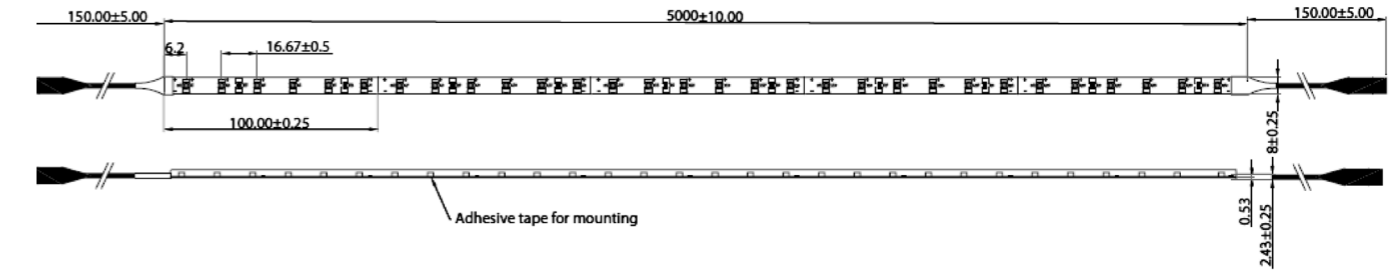

Wattage 15W
Colours 2700K
LED Lumens p/m >690 lm/m
CRI >80
Voltage 24V DC
IP Rating IP65
Width 12mm (±0.25)
Cut Points 100.00 (±0.25)
Dimming 1-10V, DALI or Mains*