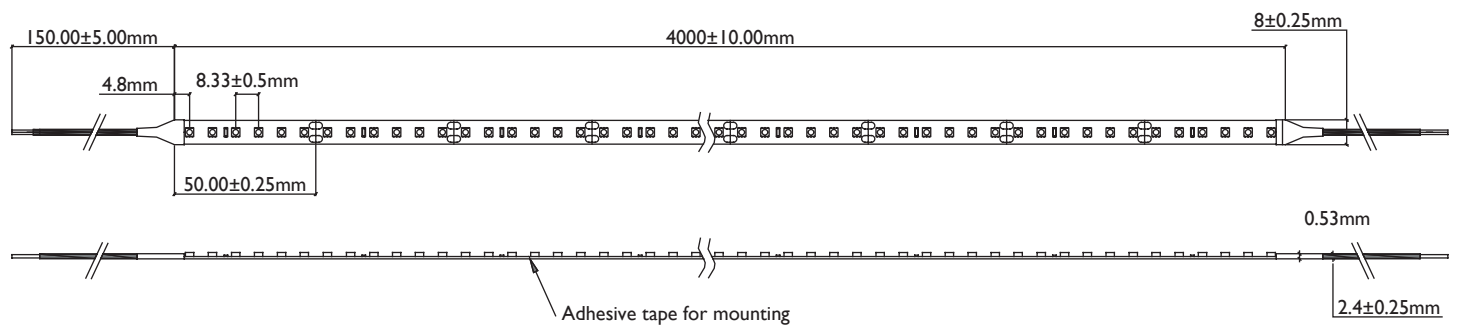

10w/m Linear LED Tape

Wattage:	10w/m			
LED Lumen p/m:	440Lm/m	490Lm/m	515Lm	515Lm
Efficacy:	44Lm/w	49Lm/w	51Lm/w	51Lm/w
Colour Temperature:	2000K	2400K	3000K	4000K
Colour Rendering Index:	+93CRI			
Voltage:	24vDC			
IP Rating:	IP20			

Lifetime:	50,000 Hours
Operating Temperature:	-20°C to 40°C

Width:	8mm (+0.25)
Maximum Run Length:	5 Meters
Cut Increments: Wiring:	50mm (+0.25)
Dimming:	Parallel
	1-10v / Mains / DALI*

+90 CRI

	Wattage	CCT	IP Rating	Length	Profile
RINIA LED TAPE:	10 w/m	K	IP20	mm	Yes/No

Rinia LED tapes provide an extensive range suitable for residential and commercial applications. Binned to two to three Macadam steps, the Rinia tape provides an industry leading quality of light. Supplied in reels to be cut and soldered on site or made to order within custom profiles with end caps and pre-wired tails.

10w/m Linear LED Tape

CIE Chromaticity Diagrams:

Colour Rendering Index:

Data Source: 10w/m 3000k Rinia LED Tape

Environment: 2.9lux 4372K

Power Supplies & Control Interfaces

Power Supplies	Wattage	Voltage	Length	Height	Width
PS2024	20w	24vDC	118mm	35mm	26mm
PS6024	60w	24vDC	163mm	42.5mm	32mm
PS10024	100w	24vDC	190mm	52mm	37mm
PS15024	150w	24vDC	228mm	68mm	39mm