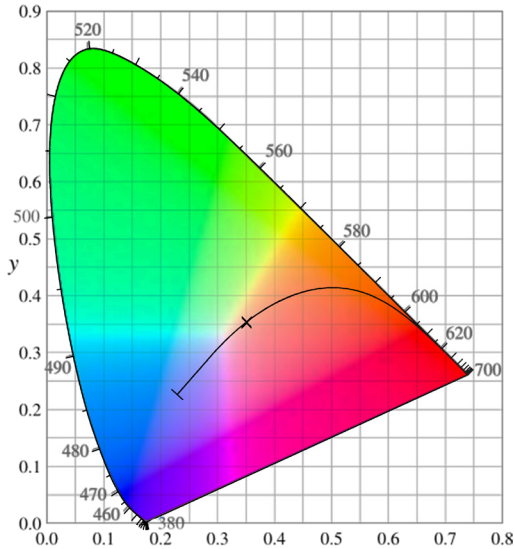

10w/m Linear LED Tape

Wattage:	10w/m			
LED Lumen p/m:	440Lm/m	490Lm/m	515Lm	515Lm
Efficacy:	44Lm/w	49Lm/w	51Lm/w	51Lm/w
Colour Temperature:	2000K	2400K	3000K	4000K
Colour Rendering Index:	+93CRI			
Voltage:	24vDC			
IP Rating:	IP20			

Lifetime:	50,000 Hours
Operating Temperature:	-20°C to 40°C

Width:	8mm (+0.25)
Maximum Run Length:	5 Meters
Cut Increments: Wiring:	50mm (+0.25)
Dimming:	Parallel
	1-10v / Mains / DALI*

+90 CRI

	Wattage	CCT	IP Rating	Length	Profile
RINIA LED TAPE:	10 w/m	K	IP20	mm	Yes/No

Rinia LED tapes provide an extensive range suitable for residential and commercial applications. Binned to two to three Macadam steps, the Rinia tape provides an industry leading quality of light. Supplied in reels to be cut and soldered on site or made to order within custom profiles with end caps and pre-wired tails.

10w/m Linear LED Tape

CIE Chromaticity Diagrams:

Colour Rendering Index:

Data Source: 10w/m 3000k Rinia LED Tape

Environment: 2.9lux 4372K

Power Supplies & Control Interfaces

Power Supplies	Wattage	Voltage	Length	Height	Width
PS2024	20w	24vDC	118mm	35mm	26mm
PS6024	60w	24vDC	163mm	42.5mm	32mm
PS10024	100w	24vDC	190mm	52mm	37mm
PS15024	150w	24vDC	228mm	68mm	39mm