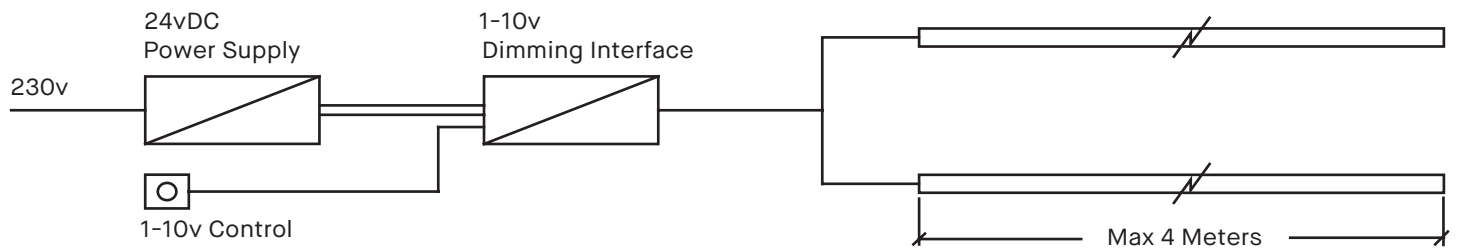

Indicative 1-10v Wiring Diagram

REQUIRED	OPTIONAL	Power Supply: W
LED Tape + Heat-sink + Power Supply	Profile + Dimming Interface	Control: 1-10v / MD

PLEASE NOTE:

Power supplies & dimmable interfaces must be placed in accessible, safe and well ventilated locations. If the LED tape is to be placed over 1 Meter away from the power supply please ensure voltage drop does not exceed 3%. Electrician to ensure correct cabling is specified. Please contact lightbout.iQ for more information.