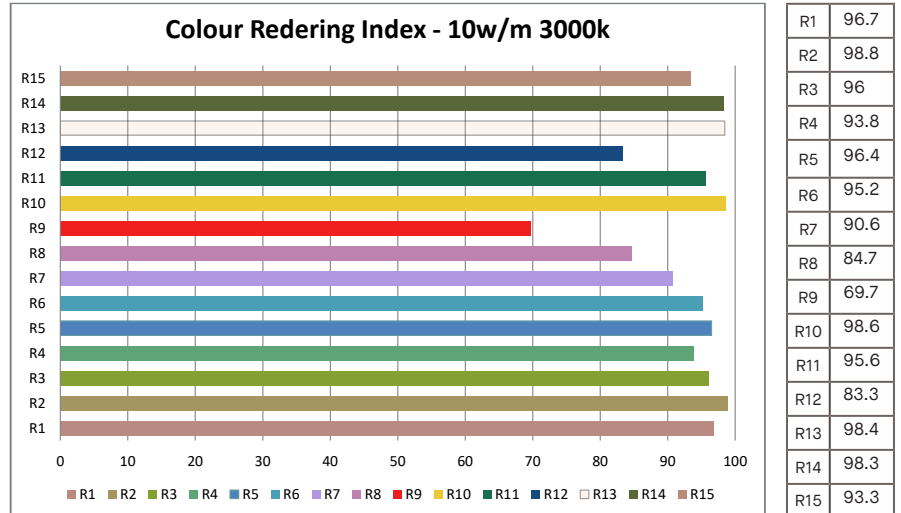

10w/m Linear LED Tape

Wattage:	10w/m			
LED Lumen p/m:	440Lm/m	490Lm/m	515Lm	515Lm
Efficacy:	44Lm/w	49Lm/w	51Lm/w	51Lm/w
Colour Temperature:	2000K	2400K	3000K	4000K
Colour Rendering Index:	+93CRI			
Voltage:	24vDC			
IP Rating:	IP20			

Lifetime:	50,000 Hours
Operating Temperature:	-20°C to 40°C

Width:	8mm (+0.25)
Maximum Run Length:	5 Meters
Cut Increments: Wiring:	50mm (+0.25)
Dimming:	Parallel
	1-10v / Mains / DALI*

+90 CRI

	Wattage	CCT	IP Rating	Length	Profile
RINIA LED TAPE:	10 w/m	K	IP20	mm	Yes/No

Rinia LED tapes provide an extensive range suitable for residential and commercial applications. Binned to two to three Macadam steps, the Rinia tape provides an industry leading quality of light. Supplied in reels to be cut and soldered on site or made to order within custom profiles with end caps and pre-wired tails.

10w/m Linear LED Tape

CIE Chromaticity Diagrams:

Colour Rendering Index:

Data Source: 10w/m 3000k Rinia LED Tape

Environment: 2.9lux 4372K

Power Supplies & Control Interfaces

Power Supplies	Wattage	Voltage	Length	Height	Width
PS2024	20w	24vDC	118mm	35mm	26mm
PS6024	60w	24vDC	163mm	42.5mm	32mm
PS10024	100w	24vDC	190mm	52mm	37mm
PS15024	150w	24vDC	228mm	68mm	39mm